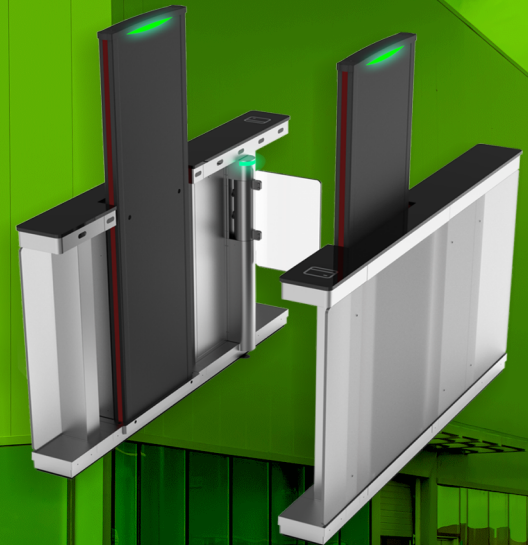

ARE YOU SECURING WORKSPACES FROM CRIME?

The Risk: Rising Workplace Violence

According to the U.S. Occupational Safety and Health Act (OSHA), almost 2 million Americans are victims of workplace violence every year, especially within public building typologies in retail, education, and corporations.

Why CRONUS?

Security protocols generally mandate several metal detectors, turnstiles, and security guards as checkpoints within the process of screening inbound pedestrians. They enter, present credentials info at these checkpoints, and are consequently admitted inside. Even outbound pedestrians are screened to prevent employee theft. However, this process lengthens the time, manpower, and space needed on the premises **to achieve this**.

ZKTeco
USA

CRONUS

Asset Protection Priorities	Current Strategies	Remaining Problems
Reduce Workplace Violence	Metal Detectors	A guard per device. Cannot prevent people from entering. Not integrated with the access control system.
Security	Turnstiles	Greater expense due to additional security guards assigned to the device.
Maximize Customer/ Employee Throughput	Miscellaneous Threat Prevention and Response Systems	Depends on the skill level of security guards. Will require additional payroll.
Saving Money • Liability • Reduce OSHA fines • Reduce employee theft • Minimize floor space	High-speed Weapons Detection/ Monitoring System	Process depends on additional security guards to handle firearms themselves and control physical access.

Why Asset Protection Professional Need Cronus:

Asset Protection Professionals are under pressure to provide solutions reduce risk, reduce expenses, and reduce shrink. There is hope for this search in the form of new age technology and innovation that maximizes through put and uses a small, compact, and effective foot print while reducing and deterring weapons from entering the building and doing the same for shrink on the exit.

Recently ZKTeco partnered with Armature to manufacture a state of the art, patent pending, sleek and sexy turnstile/metal detector coupled with access control denying access when potential dangerous items are brought into the building.