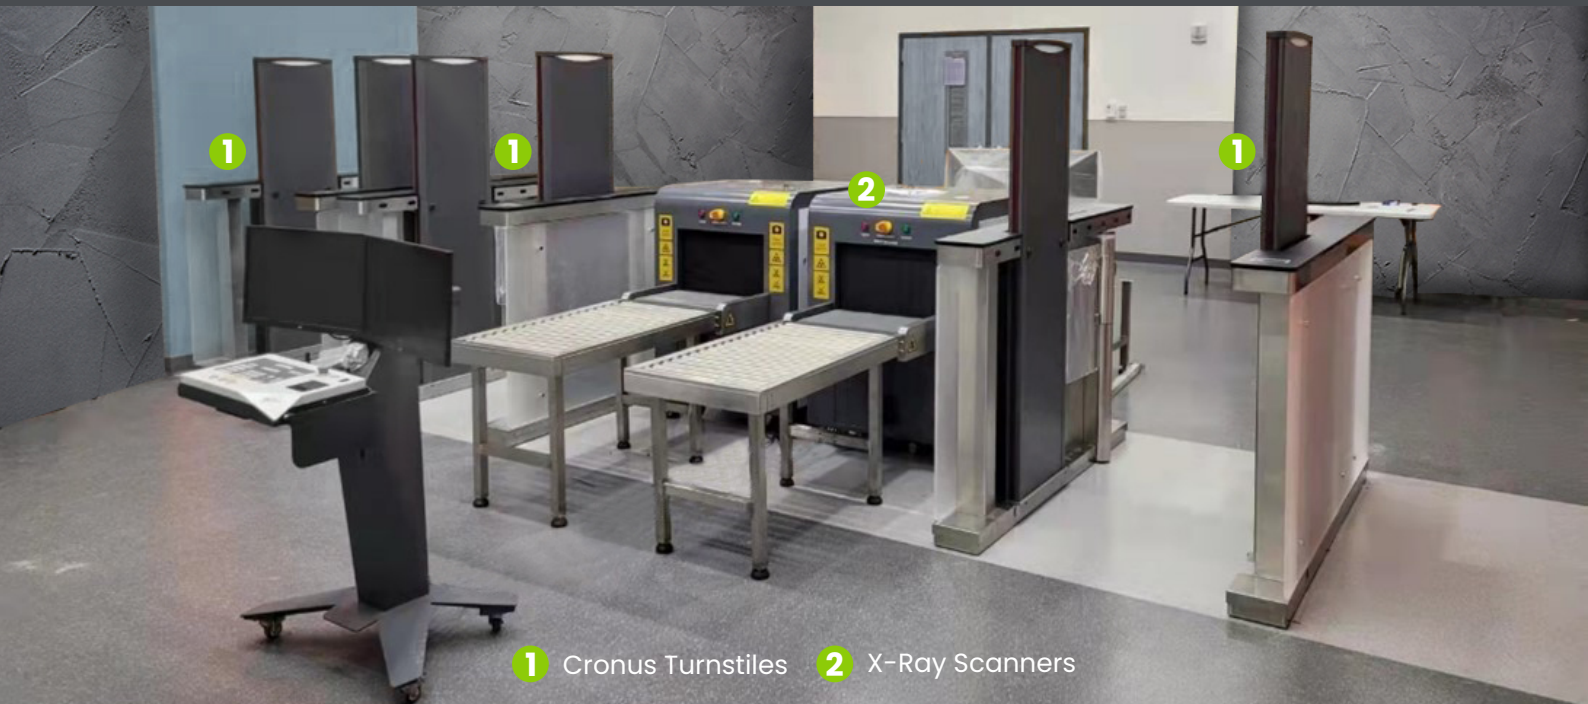

Ideal Placements

Warehouses distribution centers, department stores, courthouses, corporate offices

Case Study:

Recently a major retailer deployed Cronus turnstiles in its distribution centers to primarily:

1. Reduce workplace violence.
2. minimize employee theft.
3. Minimize reduction in employee foot-traffic throughput when arriving at work.

Cronus can be programmed to remain locked shut until 1) Cronus verifies a pedestrian's credential is valid and/or 2) Cronus confirms the pedestrian is not carrying dangerous metal objects.

Cronus' patent-pending design includes 10 pre-set modes of operation which can be programmed by the operator, depending upon the level of security the operator wishes to achieve.

Lockdown Modes	Prevent pedestrians from entering or exiting during emergencies
Inbound Pedestrian Scanning Modes	Reduce workplace violence
Outbound Pedestrian Scanning Modes	minimize employee theft
No Scanning Modes	Helps control/direct foot-traffic into the facility

ZKTeco
USA

We at ZKTeco design, manufacture, and provide technical support for specialized access control products like turnstiles, walk-through metal detectors, X-Ray inspection scanners, visitor management systems, biometric and RFID access control systems, video surveillance systems, and parking systems.

For more information on Cronus, visit

<https://www.zktecousa.com/product-page/cronus> (862) 505-2101.